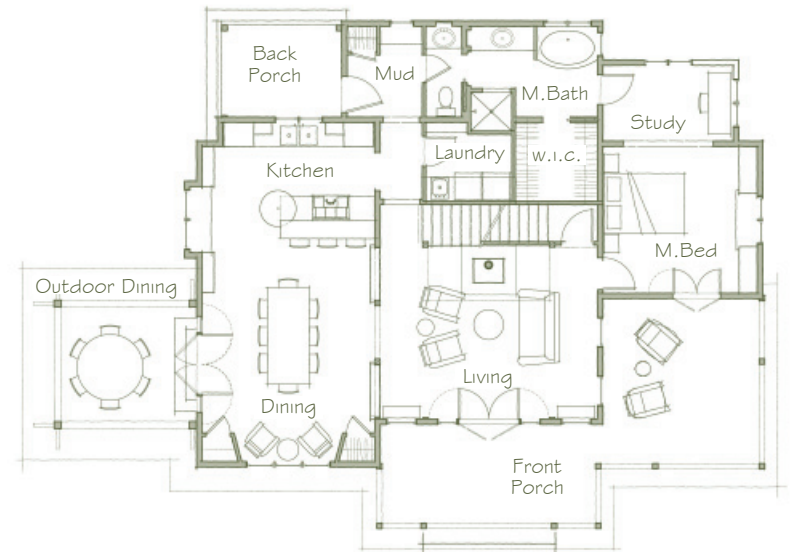

SAMSEL ARCHITECTS

COTTAGE SERIES

HIGHLAND MEADOW COTTAGE

Loft - 450 s.f.
Upper Level - 855 s.f.

Main Level - 1,351 s.f.
Porches - 625 s.f.