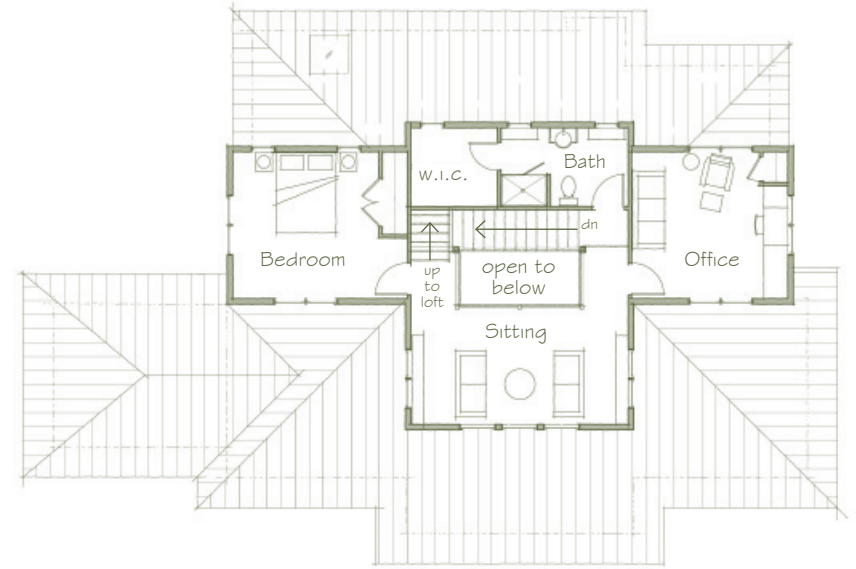

SAMSEL ARCHITECTS

COTTAGE SERIES

HIGHLAND MEADOW COTTAGE

Loft - 450 s.f.
Upper Level - 855 s.f.

Main Level - 1,351 s.f.
Porches - 625 s.f.