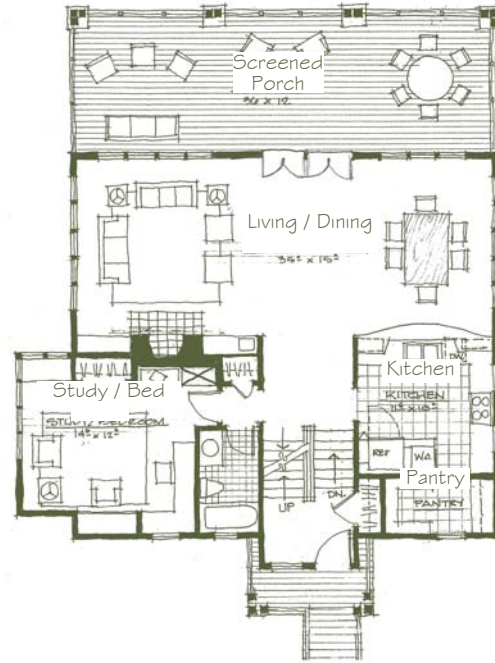

SAMSEL
ARCHITECTS
COTTAGE SERIES

HILLSIDE COTTAGE

Upper Level - 812 s.f.

Main Level - 1,194 s.f.