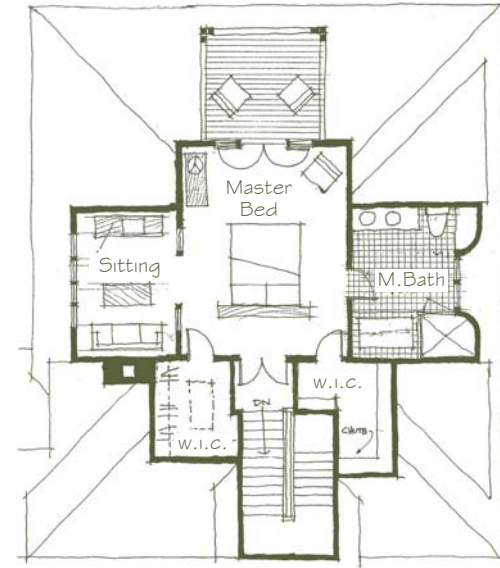

SAMSEL
ARCHITECTS
COTTAGE SERIES

HILLSIDE COTTAGE

Upper Level - 812 s.f.

Main Level - 1,194 s.f.