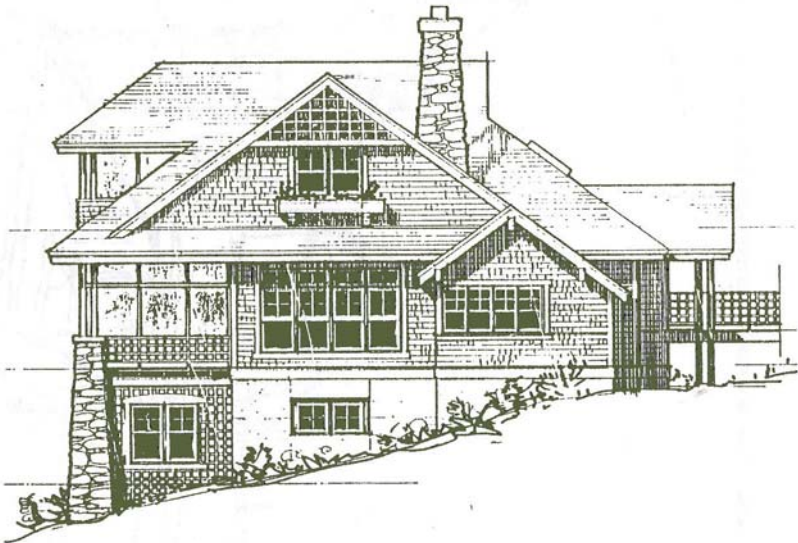

SAMSEL
ARCHITECTS
COTTAGE SERIES

HILLSIDE COTTAGE

Upper Level - 812 s.f.

Main Level - 1,194 s.f.