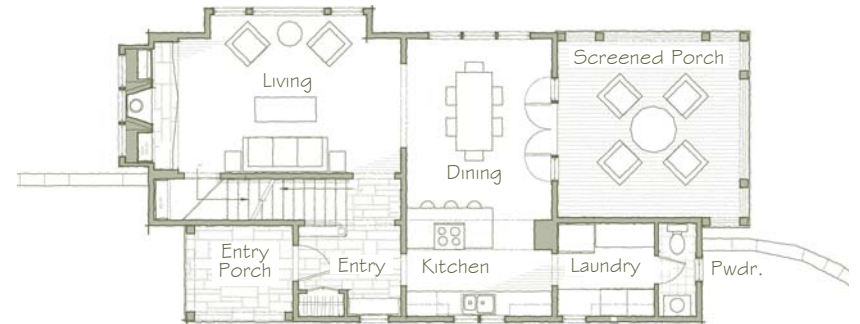

LAKE VIEW COTTAGE

Upper Level - 573 s.f.

Main Level - 877 s.f.
Optional Lower Level w/ 2 Additional Bedrooms - 523 s.f.