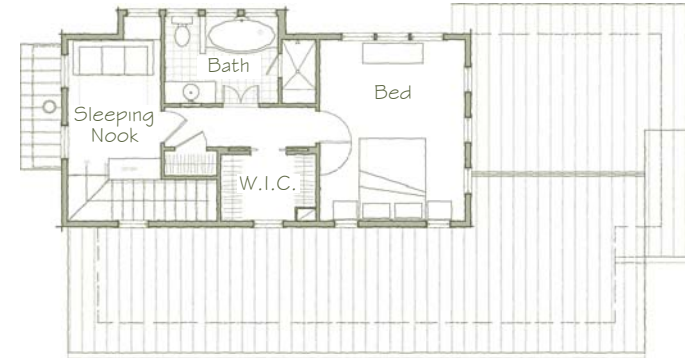

LAKE VIEW COTTAGE

Upper Level - 573 s.f.

Main Level - 877 s.f.
Optional Lower Level w/ 2 Additional Bedrooms - 523 s.f.