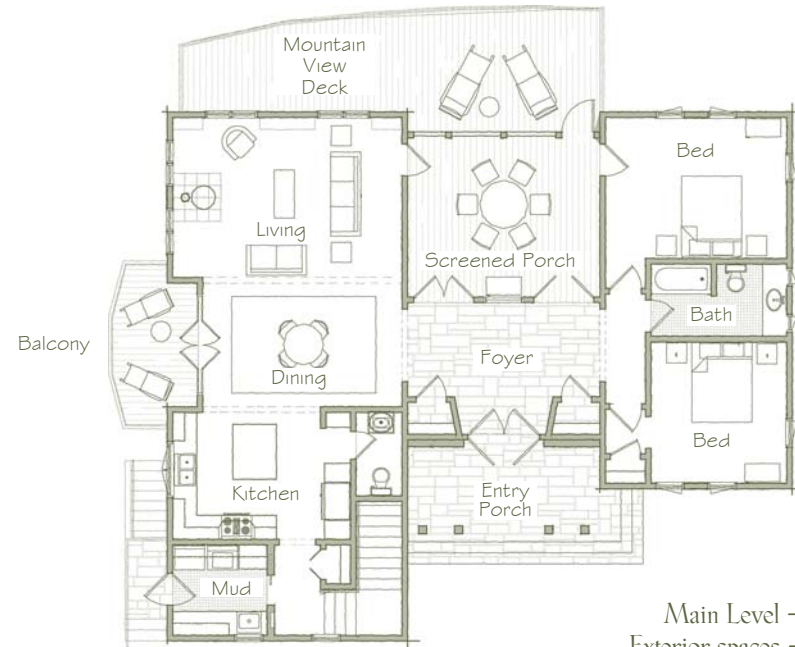

Upper Level - 575 s.f.

Main Level - 1,551 s.f.
Exterior spaces - 857 s.f.

MOUNTAIN VIEW COTTAGE