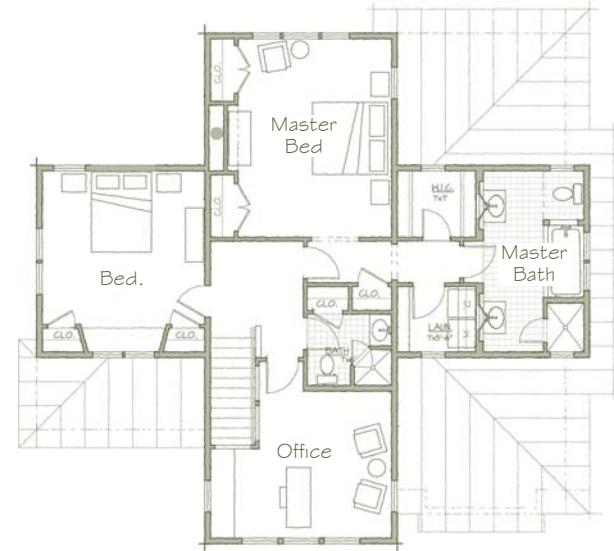

SAMSEL ARCHITECTS

COTTAGE SERIES

Upper Level - 1,124 S.F.

Main Level - 1,335 S.F.

WOODLAND COTTAGE