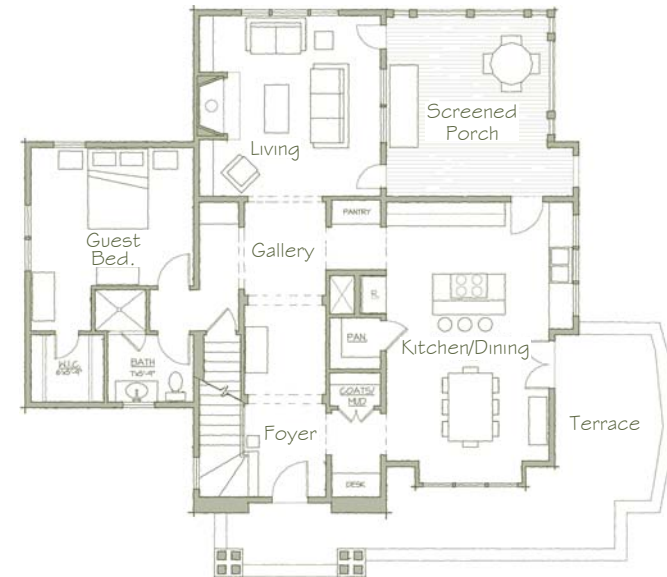

SAMSEL ARCHITECTS

COTTAGE SERIES

Upper Level - 1,124 S.F.

Main Level - 1,335 S.F.

WOODLAND COTTAGE